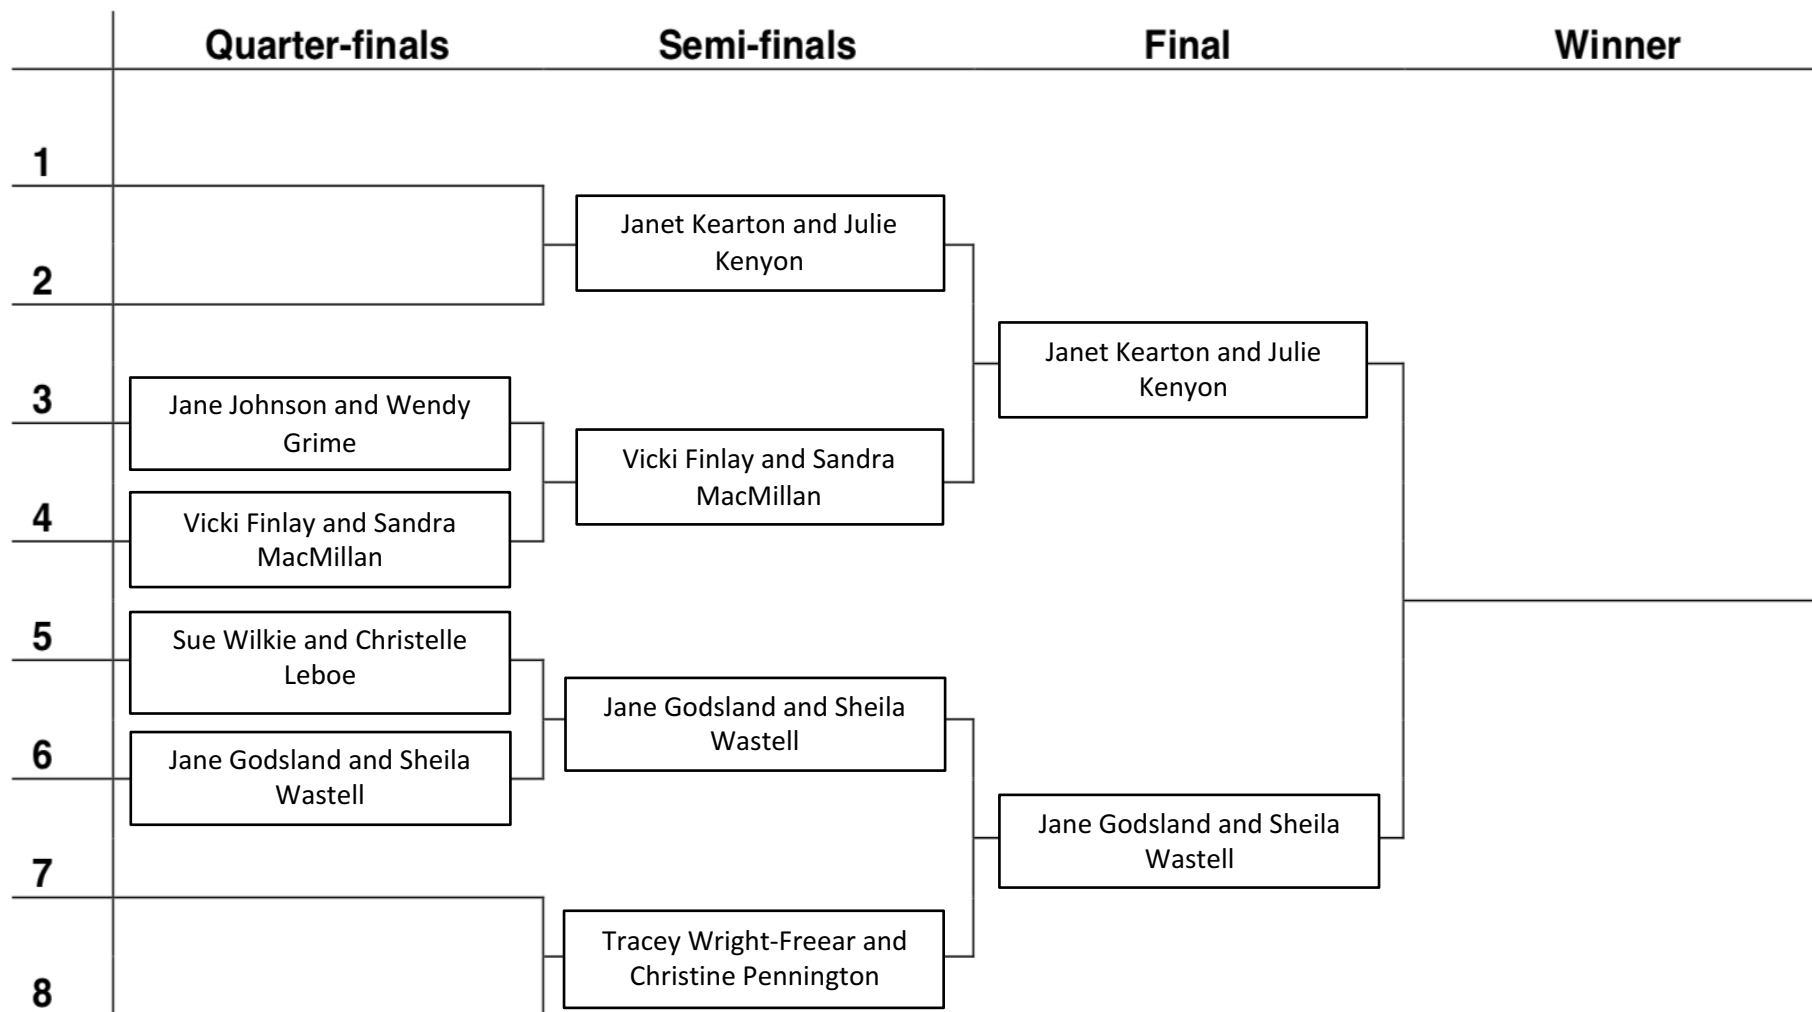

Ladies' Open Doubles

RULE 4.(b) The first named player(s) in any draw shall be at home.

Quarter-finals by 30 June 2019

Semi-finals by 14 July 2019

Final on 21 July 2019 at Birkdale