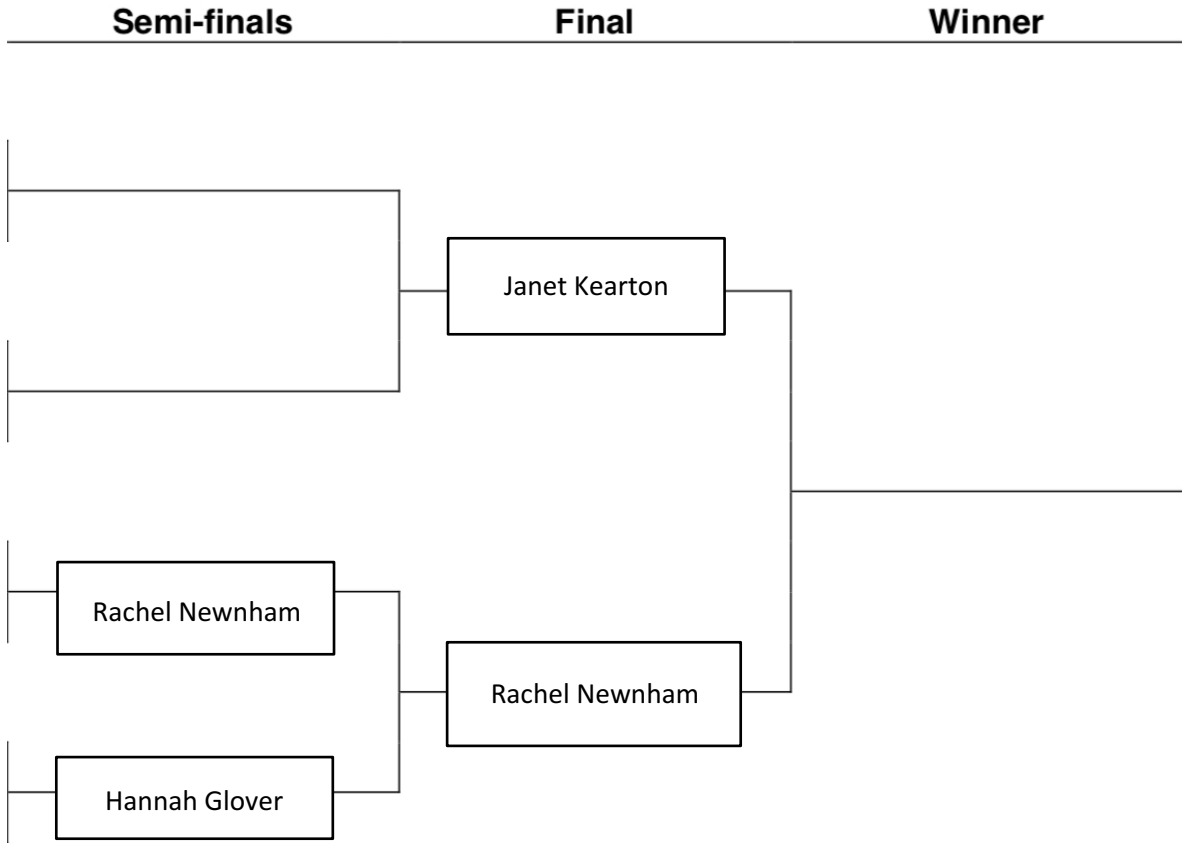

Ladies' Open Singles

RULE 4.(b) The first named player(s) in any draw shall be at home.

Semi-finals by 14 July 2019

Final on 21 July 2019 at Birkdale