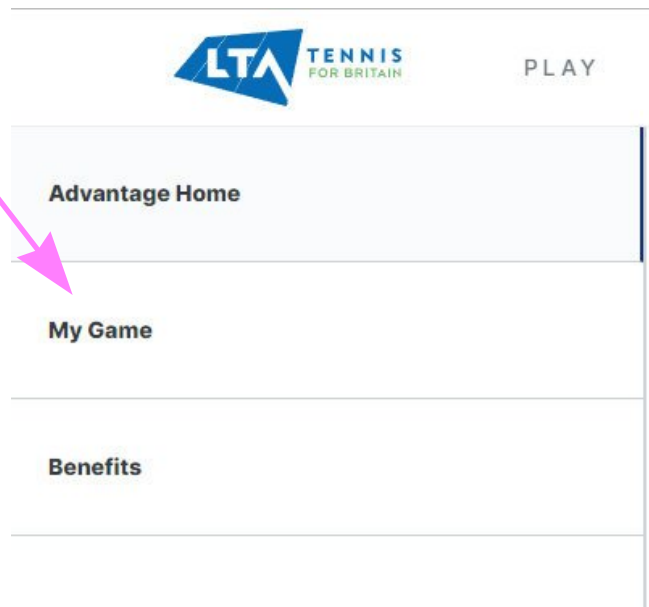

Instructions for obtaining a World Tennis Number on a Windows PC / MAC (correct at 17/3/2022)

See page 2 if you are using a mobile device

Go to the LTA website at www.lta.org.uk

If you are already an LTA member then **sign in**, otherwise click on the **Join Us** button and choose Advantage Play+ membership. There is no need to pay for this.

Directly after you have logged in you will see a short menu on the top left of the page. Choose the **My Game** option

On the next screen click on **Activate Your WTN** and then follow the instructions to answer 5 simple questions to obtain an initial WTN.

A screenshot of the 'Your ITF World Tennis Number' activation screen. The page has a light blue background. On the left, there is a heading 'Your ITF World Tennis Number' with a '- NEW' tag. Below it is a paragraph explaining the WTN system. At the bottom left is a blue button labeled 'Activate Your WTN'. In the center is a circular gauge for 'SINGLES' and 'DOUBLES' with a needle pointing to the number '24'. On the right is the ITF World Tennis Number logo and a link to 'Visit our FAQs'. A pink arrow points from the text above to the 'Activate Your WTN' button.