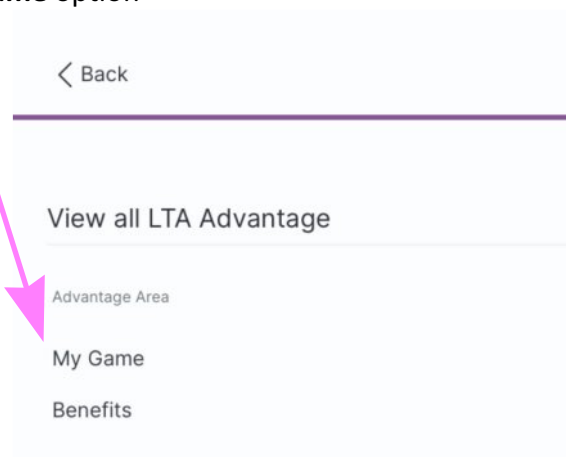

Don't forget to check back the next day to see your Game zONE.

Activate Your WTN

SINGLES | DOUBLES

30 10 40 1 **24**

ITF World Tennis Number™

Visit our FAQs ▶

Instructions for obtaining a World Tennis Number on a mobile device (e.g. iPad) (correct at 17/3/2022)

Go to the LTA website at www.lta.org.uk

Tap on the three lines in the top right corner ☰

If you are already an LTA member then **Log in**, otherwise click on the **Join Us** button and choose Advantage Play+ membership. There is no need to pay for this.

Once you have logged in tap again on the ☰ in the top right and choose the **LTA Advantage** option

Then choose the **My Game** option

On the next screen click on **Activate Your WTN** (the exact layout may differ slightly to the one below) and then follow the instructions to answer 5 simple questions to obtain an initial WTN.