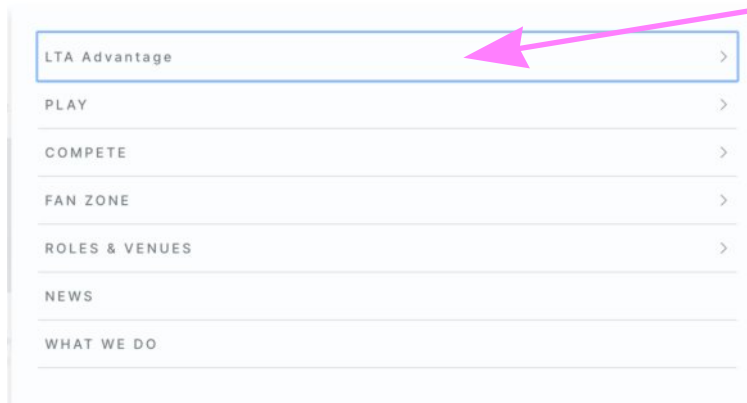

Instructions for obtaining a World Tennis Number on a mobile device (e.g. iPad) (correct at 17/3/2022)

Go to the LTA website at www.lta.org.uk

Tap on the three lines in the top right corner ☰

If you are already an LTA member then **Log in**, otherwise click on the **Join Us** button and choose Advantage Play+ membership. There is no need to pay for this.

Once you have logged in tap again on the ☰ in the top right and choose the **LTA Advantage** option

Then choose the **My Game** option